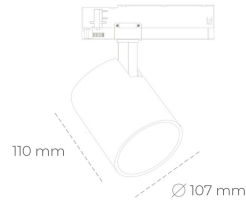

# SPOTLIGHT LIDER A 850 10W 45° BLACK | ON/OFF

Article number: N004-K0002-RF850-H5-G45-ZE62\_250-S1-###

LED	COB
Light colour	5000 [K]
CRI	80
Led chip flux	1447 [lm]
Luminous flux	1302 [lm]
System power	10 [W]
Luminaire Efficiency	130 [lm/W]
Beam angle	45°
Controller	ON/OFF
MacAdam	3 SDCM

### Spotlight LED

Track mounted LED spotlight. Aluminium housing. Ceiling base installation possible. Available in white, black and grey. Any RAL palette colour available on enquiry. Reflector beams available: 15°, 23°, 38°, 45° and 60°. Maximum power is 31W.

### LUMINAIRE

Weight	0.7 [kg]
Protection rating IP , IK , class	IP 20, IK 01,
Luminaire colour	BLACK
Cover	Plastic
Operating voltage	220-240V 50-60Hz

Note: All data are typical values. Tolerance of measurements +/-10%  
System features may change with product improvements due to technical advances.