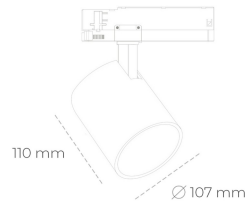

SPOTLIGHT LIDER A 850 19W 45° BLACK | ON/OFF

Article number: N004-K0002-RF850-H5-G45-ZE52_500-S1-###

LED	COB
Light colour	5000 [K]
CRI	80
Led chip flux	2895 [lm]
Luminous flux	2605 [lm]
System power	19 [W]
Luminaire Efficiency	137 [lm/W]
Beam angle	45°
Controller	ON/OFF
MacAdam	3 SDCM

Spotlight LED

Track mounted LED spotlight. Aluminium housing. Ceiling base installation possible. Available in white, black and grey. Any RAL palette colour available on enquiry. Reflector beams available: 15°, 23°, 38°, 45° and 60°. Maximum power is 31W.

LUMINAIRE

Weight	0.7 [kg]
Protection rating IP , IK , class	IP 20, IK 01,
Luminaire colour	BLACK
Cover	Plastic
Operating voltage	220-240V 50-60Hz

Note: All data are typical values. Tolerance of measurements +/-10%
System features may change with product improvements due to technical advances.