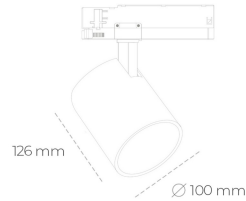

SPOTLIGHT LIDER A 850 21W 23° BLACK | ON/OFF

Article number: N004-K0002-RF850-H5-G23-ZE52_550-S1-###

LED	COB
Light colour	5000 [K]
CRI	80
Led chip flux	3185 [lm]
Luminous flux	2866 [lm]
System power	21 [W]
Luminaire Efficiency	136 [lm/W]
Beam angle	23°
Controller	ON/OFF
MacAdam	3 SDCM

Spotlight LED

Track mounted LED spotlight. Aluminium housing. Ceiling base installation possible. Available in white, black and grey. Any RAL palette colour available on enquiry. Reflector beams available: 15°, 23°, 38°, 45° and 60°. Maximum power is 31W.

LUMINAIRE

Weight	0.7 [kg]
Protection rating IP , IK , class	IP 20, IK 01,
Luminaire colour	BLACK
Cover	Plastic
Operating voltage	220-240V 50-60Hz

Note: All data are typical values. Tolerance of measurements +/-10%
System features may change with product improvements due to technical advances.