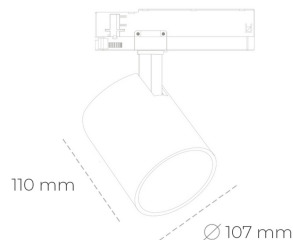

SPOTLIGHT LIDER A 850 14W 23° BLACK | ON/OFF

LED	COB
Light colour	5000 [K] |
CRI	80
Led chip flux	2027 [lm]
Luminous flux	1824 [lm]
System power	14 [W]
Luminaire Efficiency	130 [lm/W]
Beam angle	23°
Controller	ON/OFF
MacAdam	3 SDCM

Spotlight LED

Track mounted LED spotlight. Aluminium housing. Ceiling base installation possible. Available in white, black and grey. Any RAL palette colour available on enquiry. Reflector beams available: 15°, 23°, 38°, 45° and 60°. Maximum power is 31W.

LUMINAIRE

Weight	0,7 [kg]
Protection rating IP , IK , class	IP 20, IK 1,
Luminaire colour	BLACK
Cover	Plastic
Operating voltage	220-240V 50-60Hz

Note: All data are typical values. Tolerance of measurements +/-10% System features may change with product improvements due to technical advances.

OPTIONS

RAL colours on inquiry, honeycomb louver on inquiry , Casambi on inquiry, DALI on inquiry, Phase-cut dimming on inquiry.

Generated: 23.06.2024

+48 32 388 80 00

www.cora.pl
cora@cora.pl

Street: Ignatza Hakuby 18
41-914 Bytom, Polska