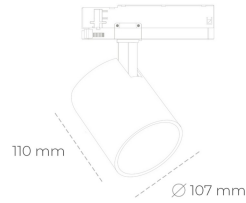

# SPOTLIGHT LIDER A 840 21W 60° BLACK | ON/OFF

Article number: N004-K0002-RF840-H5-G60-ZE52\_550-S1-###

LED	COB
Light colour	4000 [K]
CRI	80
Led chip flux	3122 [lm]
Luminous flux	2809 [lm]
System power	21 [W]
Luminaire Efficiency	134 [lm/W]
Beam angle	60°
Controller	ON/OFF
MacAdam	3 SDCM

### Spotlight LED

Track mounted LED spotlight. Aluminium housing. Ceiling base installation possible. Available in white, black and grey. Any RAL palette colour available on enquiry. Reflector beams available: 15°, 23°, 38°, 45° and 60°. Maximum power is 31W.

### LUMINAIRE

Weight	0.7 [kg]
Protection rating IP , IK , class	IP 20, IK 01,
Luminaire colour	BLACK
Cover	Plastic
Operating voltage	220-240V 50-60Hz

Note: All data are typical values. Tolerance of measurements +/-10%  
System features may change with product improvements due to technical advances.