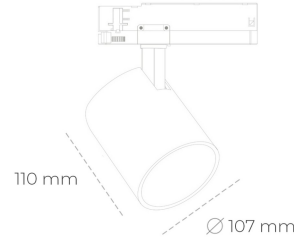

SPOTLIGHT LIDER A 840 19W 60° BLACK | ON/OFF

Article number: N004-K0002-RF840-H5-G60-ZE52_500-S1-###

LED	COB
Light colour	4000 [K]
CRI	80
Led chip flux	2839 [lm]
Luminous flux	2555 [lm]
System power	19 [W]
Luminaire Efficiency	134 [lm/W]
Beam angle	60°
Controller	ON/OFF
MacAdam	3 SDCM

Spotlight LED

Track mounted LED spotlight. Aluminium housing. Ceiling base installation possible. Available in white, black and grey. Any RAL palette colour available on enquiry. Reflector beams available: 15°, 23°, 38°, 45° and 60°. Maximum power is 31W.

LUMINAIRE

Weight	0,7 [kg]
Protection rating IP , IK , class	IP 20, IK 1,
Luminaire colour	BLACK
Cover	Plastic
Operating voltage	220-240V 50-60Hz

Note: All data are typical values. Tolerance of measurements +/-10% System features may change with product improvements due to technical advances.