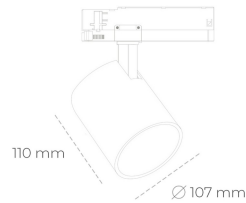

SPOTLIGHT LIDER A 840 31W 45° BLACK | ON/OFF

Article number: N004-K0002-RF840-H5-G45-ZE52_800-S1-###

LED	COB
Light colour	4000 [K]
CRI	80
Led chip flux	4542 [lm]
Luminous flux	4087 [lm]
System power	31 [W]
Luminaire Efficiency	132 [lm/W]
Beam angle	45°
Controller	ON/OFF
MacAdam	3 SDCM

Spotlight LED

Track mounted LED spotlight. Aluminium housing. Ceiling base installation possible. Available in white, black and grey. Any RAL palette colour available on enquiry. Reflector beams available: 15°, 23°, 38°, 45° and 60°. Maximum power is 31W.

LUMINAIRE

Weight	0.7 [kg]
Protection rating IP , IK , class	IP 20, IK 01,
Luminaire colour	BLACK
Cover	Plastic
Operating voltage	220-240V 50-60Hz

Note: All data are typical values. Tolerance of measurements +/-10%
System features may change with product improvements due to technical advances.