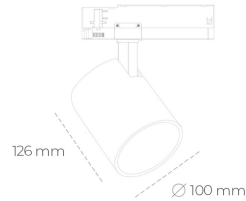

SPOTLIGHT LIDER A 840 25W 38° BLACK | ON/OFF

Article number: N004-K0002-RF840-H5-G38-ZE52_650-S1-###

LED	COB
Light colour	4000 [K]
CRI	80
Led chip flux	3690 [lm]
Luminous flux	3321 [lm]
System power	25 [W]
Luminaire Efficiency	133 [lm/W]
Beam angle	38°
Controller	ON/OFF
MacAdam	3 SDCM

Spotlight LED

Track mounted LED spotlight. Aluminium housing. Ceiling base installation possible. Available in white, black and grey. Any RAL palette colour available on enquiry. Reflector beams available: 15°, 23°, 38°, 45° and 60°. Maximum power is 31W.

LUMINAIRE

Weight	0.7 [kg]
Protection rating IP , IK , class	IP 20, IK 01,
Luminaire colour	BLACK
Cover	Plastic
Operating voltage	220-240V 50-60Hz

Note: All data are typical values. Tolerance of measurements +/-10%
System features may change with product improvements due to technical advances.