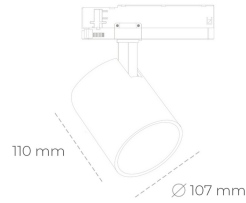

SPOTLIGHT LIDER A 840 23W 38° BLACK | ON/OFF

Article number: N004-K0002-RF840-H5-G38-ZE52_600-S1-###

LED	COB
Light colour	4000 [K]
CRI	80
Led chip flux	3407 [lm]
Luminous flux	3066 [lm]
System power	23 [W]
Luminaire Efficiency	133 [lm/W]
Beam angle	38°
Controller	ON/OFF
MacAdam	3 SDCM

Spotlight LED

Track mounted LED spotlight. Aluminium housing. Ceiling base installation possible. Available in white, black and grey. Any RAL palette colour available on enquiry. Reflector beams available: 15°, 23°, 38°, 45° and 60°. Maximum power is 31W.

LUMINAIRE

Weight	0.7 [kg]
Protection rating IP , IK , class	IP 20, IK 01,
Luminaire colour	BLACK
Cover	Plastic
Operating voltage	220-240V 50-60Hz

Note: All data are typical values. Tolerance of measurements +/-10%
System features may change with product improvements due to technical advances.