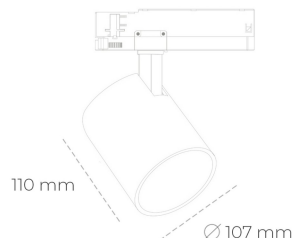

SPOTLIGHT LIDER A 840 10W 23° BLACK | ON/OFF

Article number: N004-K0002-RF840-H5-G23-ZE62_250-S1-###

LED	COB
Light colour	4000 [K]
CRI	80
Led chip flux	1419 [lm]
Luminous flux	1277 [lm]
System power	10 [W]
Luminaire Efficiency	128 [lm/W]
Beam angle	23°
Controller	ON/OFF
MacAdam	3 SDCM

Spotlight LED

Track mounted LED spotlight. Aluminium housing. Ceiling base installation possible. Available in white, black and grey. Any RAL palette colour available on enquiry. Reflector beams available: 15°, 23°, 38°, 45° and 60°. Maximum power is 31W.

LUMINAIRE

Weight	0,7 [kg]
Protection rating IP , IK , class	IP 20, IK 1,
Luminaire colour	BLACK
Cover	Plastic
Operating voltage	220-240V 50-60Hz

Note: All data are typical values. Tolerance of measurements +/-10% System features may change with product improvements due to technical advances.