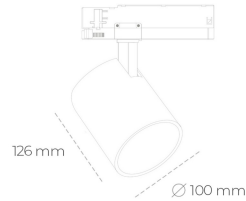

SPOTLIGHT LIDER A 840 31W 23° BLACK | ON/OFF

Article number: N004-K0002-RF840-H5-G23-ZE52_800-S1-###

LED	COB
Light colour	4000 [K]
CRI	80
Led chip flux	4542 [lm]
Luminous flux	4087 [lm]
System power	31 [W]
Luminaire Efficiency	132 [lm/W]
Beam angle	23°
Controller	ON/OFF
MacAdam	3 SDCM

Spotlight LED

Track mounted LED spotlight. Aluminium housing. Ceiling base installation possible. Available in white, black and grey. Any RAL palette colour available on enquiry. Reflector beams available: 15°, 23°, 38°, 45° and 60°. Maximum power is 31W.

LUMINAIRE

Weight	0.7 [kg]
Protection rating IP , IK , class	IP 20, IK 01,
Luminaire colour	BLACK
Cover	Plastic
Operating voltage	220-240V 50-60Hz

Note: All data are typical values. Tolerance of measurements +/-10%
System features may change with product improvements due to technical advances.