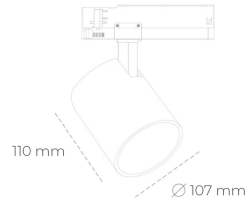

# SPOTLIGHT LIDER A 840 23W 15° BLACK | ON/OFF

Article number: N004-K0002-RF840-H5-G15-ZE52\_600-S1-###

LED	COB
Light colour	4000 [K]
CRI	80
Led chip flux	3407 [lm]
Luminous flux	3066 [lm]
System power	23 [W]
Luminaire Efficiency	133 [lm/W]
Beam angle	15°
Controller	ON/OFF
MacAdam	3 SDCM

## Spotlight LED

Track mounted LED spotlight. Aluminium housing. Ceiling base installation possible. Available in white, black and grey. Any RAL palette colour available on enquiry. Reflector beams available: 15°, 23°, 38°, 45° and 60°. Maximum power is 31W.

## LUMINAIRE

Weight	0.7 [kg]
Protection rating IP , IK , class	IP 20, IK 01,
Luminaire colour	BLACK
Cover	Plastic
Operating voltage	220-240V 50-60Hz

Note: All data are typical values. Tolerance of measurements +/-10%  
System features may change with product improvements due to technical advances.