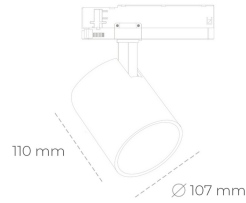

# SPOTLIGHT LIDER A 840 21W 15° BLACK | ON/OFF

Article number: N004-K0002-RF840-H5-G15-ZE52\_550-S1-###

LED	COB
Light colour	4000 [K]
CRI	80
Led chip flux	3122 [lm]
Luminous flux	2809 [lm]
System power	21 [W]
Luminaire Efficiency	134 [lm/W]
Beam angle	15°
Controller	ON/OFF
MacAdam	3 SDCM

### Spotlight LED

Track mounted LED spotlight. Aluminium housing. Ceiling base installation possible. Available in white, black and grey. Any RAL palette colour available on enquiry. Reflector beams available: 15°, 23°, 38°, 45° and 60°. Maximum power is 31W.

### LUMINAIRE

Weight	0.7 [kg]
Protection rating IP , IK , class	IP 20, IK 01,
Luminaire colour	BLACK
Cover	Plastic
Operating voltage	220-240V 50-60Hz

Note: All data are typical values. Tolerance of measurements +/-10%  
System features may change with product improvements due to technical advances.