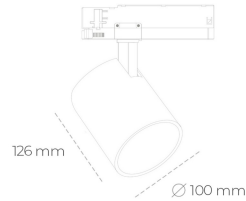

SPOTLIGHT LIDER A 835 10W 60° BLACK | ON/OFF

Article number: N004-K0002-RF835-H5-G60-ZE62_250-S1-###

LED	COB
Light colour	3500 [K]
CRI	80
Led chip flux	1391 [lm]
Luminous flux	1251 [lm]
System power	10 [W]
Luminaire Efficiency	125 [lm/W]
Beam angle	60°
Controller	ON/OFF
MacAdam	3 SDCM

Spotlight LED

Track mounted LED spotlight. Aluminium housing. Ceiling base installation possible. Available in white, black and grey. Any RAL palette colour available on enquiry. Reflector beams available: 15°, 23°, 38°, 45° and 60°. Maximum power is 31W.

LUMINAIRE

Weight	0.7 [kg]
Protection rating IP , IK , class	IP 20, IK 01,
Luminaire colour	BLACK
Cover	Plastic
Operating voltage	220-240V 50-60Hz

Note: All data are typical values. Tolerance of measurements +/-10%
System features may change with product improvements due to technical advances.