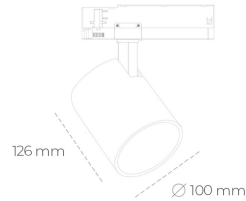

SPOTLIGHT LIDER A 835 23W 60° BLACK | ON/OFF

Article number: N004-K0002-RF835-H5-G60-ZE52_600-S1-###

LED	COB
Light colour	3500 [K]
CRI	80
Led chip flux	3340 [lm]
Luminous flux	3006 [lm]
System power	23 [W]
Luminaire Efficiency	131 [lm/W]
Beam angle	60°
Controller	ON/OFF
MacAdam	3 SDCM

Spotlight LED

Track mounted LED spotlight. Aluminium housing. Ceiling base installation possible. Available in white, black and grey. Any RAL palette colour available on enquiry. Reflector beams available: 15°, 23°, 38°, 45° and 60°. Maximum power is 31W.

LUMINAIRE

Weight	0.7 [kg]
Protection rating IP , IK , class	IP 20, IK 01,
Luminaire colour	BLACK
Cover	Plastic
Operating voltage	220-240V 50-60Hz

Note: All data are typical values. Tolerance of measurements +/-10%
System features may change with product improvements due to technical advances.