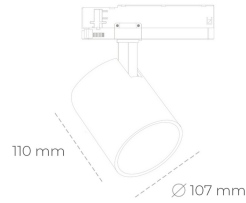

SPOTLIGHT LIDER A 835 19W 60° BLACK | ON/OFF

Article number: N004-K0002-RF835-H5-G60-ZE52_500-S1-###

LED	COB
Light colour	3500 [K]
CRI	80
Led chip flux	2783 [lm]
Luminous flux	2504 [lm]
System power	19 [W]
Luminaire Efficiency	132 [lm/W]
Beam angle	60°
Controller	ON/OFF
MacAdam	3 SDCM

Spotlight LED

Track mounted LED spotlight. Aluminium housing. Ceiling base installation possible. Available in white, black and grey. Any RAL palette colour available on enquiry. Reflector beams available: 15°, 23°, 38°, 45° and 60°. Maximum power is 31W.

LUMINAIRE

Weight	0.7 [kg]
Protection rating IP , IK , class	IP 20, IK 01,
Luminaire colour	BLACK
Cover	Plastic
Operating voltage	220-240V 50-60Hz

Note: All data are typical values. Tolerance of measurements +/-10%
System features may change with product improvements due to technical advances.