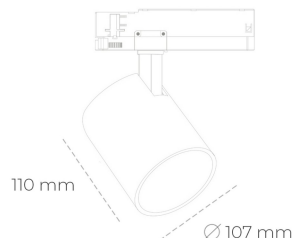

SPOTLIGHT LIDER A 835 21W 45° BLACK | ON/OFF

LED	COB
Light colour	3500 [K] |
CRI	80
Led chip flux	3061 [lm]
Luminous flux	2754 [lm]
System power	21 [W]
Luminaire Efficiency	131 [lm/W]
Beam angle	45°
Controller	ON/OFF
MacAdam	3 SDCM

Spotlight LED

Track mounted LED spotlight. Aluminium housing. Ceiling base installation possible. Available in white, black and grey. Any RAL palette colour available on enquiry. Reflector beams available: 15°, 23°, 38°, 45° and 60°. Maximum power is 31W.

LUMINAIRE

Weight	0,7 [kg]
Protection rating IP , IK , class	IP 20, IK 1,
Luminaire colour	BLACK
Cover	Plastic
Operating voltage	220-240V 50-60Hz

Note: All data are typical values. Tolerance of measurements +/-10% System features may change with product improvements due to technical advances.

OPTIONS

RAL colours on inquiry, honeycomb louver on inquiry , Casambi on inquiry, DALI on inquiry, Phase-cut dimming on inquiry.

Generated: 23.06.2024

+48 32 388 80 00

www.cora.pl
cora@cora.pl

Street: Ignatza Hakuby 18
41-914 Bytom, Polska