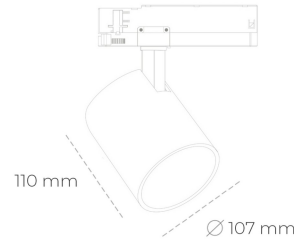

SPOTLIGHT LIDER A 835 19W 45° BLACK | ON/OFF

Article number: N004-K0002-RF835-H5-G45-ZE52_500-S1-###

LED	COB
Light colour	3500 [K]
CRI	80
Led chip flux	2783 [lm]
Luminous flux	2504 [lm]
System power	19 [W]
Luminaire Efficiency	132 [lm/W]
Beam angle	45°
Controller	ON/OFF
MacAdam	3 SDCM

Spotlight LED

Track mounted LED spotlight. Aluminium housing. Ceiling base installation possible. Available in white, black and grey. Any RAL palette colour available on enquiry. Reflector beams available: 15°, 23°, 38°, 45° and 60°. Maximum power is 31W.

LUMINAIRE

Weight	0,7 [kg]
Protection rating IP , IK , class	IP 20, IK 1,
Luminaire colour	BLACK
Cover	Plastic
Operating voltage	220-240V 50-60Hz

Note: All data are typical values. Tolerance of measurements +/-10% System features may change with product improvements due to technical advances.