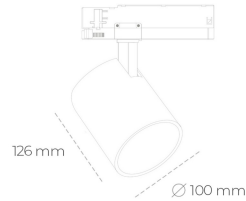

SPOTLIGHT LIDER A 835 10W 38° BLACK | ON/OFF

Article number: N004-K0002-RF835-H5-G38-ZE62_250-S1-###

LED	COB
Light colour	3500 [K]
CRI	80
Led chip flux	1391 [lm]
Luminous flux	1251 [lm]
System power	10 [W]
Luminaire Efficiency	125 [lm/W]
Beam angle	38°
Controller	ON/OFF
MacAdam	3 SDCM

Spotlight LED

Track mounted LED spotlight. Aluminium housing. Ceiling base installation possible. Available in white, black and grey. Any RAL palette colour available on enquiry. Reflector beams available: 15°, 23°, 38°, 45° and 60°. Maximum power is 31W.

LUMINAIRE

Weight	0.7 [kg]
Protection rating IP , IK , class	IP 20, IK 01,
Luminaire colour	BLACK
Cover	Plastic
Operating voltage	220-240V 50-60Hz

Note: All data are typical values. Tolerance of measurements +/-10%
System features may change with product improvements due to technical advances.