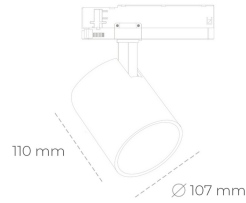

SPOTLIGHT LIDER A 835 25W 23° BLACK | ON/OFF

Article number: N004-K0002-RF835-H5-G23-ZE52_650-S1-###

LED	COB
Light colour	3500 [K]
CRI	80
Led chip flux	3618 [lm]
Luminous flux	3256 [lm]
System power	25 [W]
Luminaire Efficiency	130 [lm/W]
Beam angle	23°
Controller	ON/OFF
MacAdam	3 SDCM

Spotlight LED

Track mounted LED spotlight. Aluminium housing. Ceiling base installation possible. Available in white, black and grey. Any RAL palette colour available on enquiry. Reflector beams available: 15°, 23°, 38°, 45° and 60°. Maximum power is 31W.

LUMINAIRE

Weight	0.7 [kg]
Protection rating IP , IK , class	IP 20, IK 01,
Luminaire colour	BLACK
Cover	Plastic
Operating voltage	220-240V 50-60Hz

Note: All data are typical values. Tolerance of measurements +/-10%
System features may change with product improvements due to technical advances.