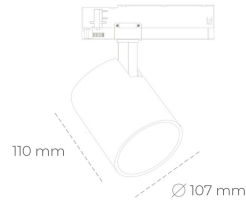

SPOTLIGHT LIDER A 835 23W 23° BLACK | ON/OFF

Article number: N004-K0002-RF835-H5-G23-ZE52_600-S1-###

LED	COB
Light colour	3500 [K]
CRI	80
Led chip flux	3340 [lm]
Luminous flux	3006 [lm]
System power	23 [W]
Luminaire Efficiency	131 [lm/W]
Beam angle	23°
Controller	ON/OFF
MacAdam	3 SDCM

Spotlight LED

Track mounted LED spotlight. Aluminium housing. Ceiling base installation possible. Available in white, black and grey. Any RAL palette colour available on enquiry. Reflector beams available: 15°, 23°, 38°, 45° and 60°. Maximum power is 31W.

LUMINAIRE

Weight	0.7 [kg]
Protection rating IP , IK , class	IP 20, IK 01,
Luminaire colour	BLACK
Cover	Plastic
Operating voltage	220-240V 50-60Hz

Note: All data are typical values. Tolerance of measurements +/-10%
System features may change with product improvements due to technical advances.