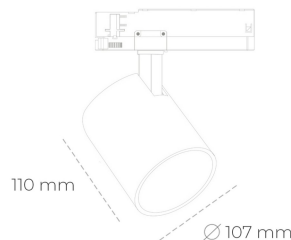

SPOTLIGHT LIDER A 835 23W 23° BLACK | ON/OFF

LED	COB
Light colour	3500 [K] |
CRI	80
Led chip flux	3340 [lm]
Luminous flux	3006 [lm]
System power	23 [W]
Luminaire Efficiency	131 [lm/W]
Beam angle	23°
Controller	ON/OFF
MacAdam	3 SDCM

Spotlight LED

Track mounted LED spotlight. Aluminium housing. Ceiling base installation possible. Available in white, black and grey. Any RAL palette colour available on enquiry. Reflector beams available: 15°, 23°, 38°, 45° and 60°. Maximum power is 31W.

LUMINAIRE

Weight	0.7 [kg]
Protection rating IP , IK , class	IP 20, IK 1,
Luminaire colour	BLACK
Cover	Plastic
Operating voltage	220-240V 50-60Hz

Note: All data are typical values. Tolerance of measurements +/-10% System features may change with product improvements due to technical advances.

OPTIONS

RAL colours on inquiry, honeycomb louver on inquiry , Casambi on inquiry, DALI on inquiry, Phase-cut dimming on inquiry.

Generated: 16.07.2024

+48 32 388 80 00

www.cora.pl
cora@cora.pl

Street: Ignatza Hakuby 18
41-914 Bytom, Polska