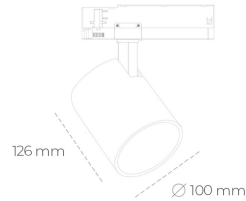

SPOTLIGHT LIDER A 835 19W 23° BLACK | ON/OFF

Article number: N004-K0002-RF835-H5-G23-ZE52_500-S1-###

LED	COB
Light colour	3500 [K]
CRI	80
Led chip flux	2783 [lm]
Luminous flux	2504 [lm]
System power	19 [W]
Luminaire Efficiency	132 [lm/W]
Beam angle	23°
Controller	ON/OFF
MacAdam	3 SDCM

Spotlight LED

Track mounted LED spotlight. Aluminium housing. Ceiling base installation possible. Available in white, black and grey. Any RAL palette colour available on enquiry. Reflector beams available: 15°, 23°, 38°, 45° and 60°. Maximum power is 31W.

LUMINAIRE

Weight	0.7 [kg]
Protection rating IP , IK , class	IP 20, IK 01,
Luminaire colour	BLACK
Cover	Plastic
Operating voltage	220-240V 50-60Hz

Note: All data are typical values. Tolerance of measurements +/-10%
System features may change with product improvements due to technical advances.