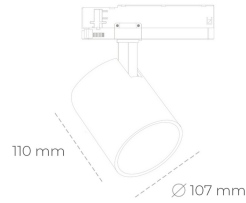

# SPOTLIGHT LIDER A 835 23W 15° BLACK | ON/OFF

Article number: N004-K0002-RF835-H5-G15-ZE52\_600-S1-###

LED	COB
Light colour	3500 [K]
CRI	80
Led chip flux	3340 [lm]
Luminous flux	3006 [lm]
System power	23 [W]
Luminaire Efficiency	131 [lm/W]
Beam angle	15°
Controller	ON/OFF
MacAdam	3 SDCM

### Spotlight LED

Track mounted LED spotlight. Aluminium housing. Ceiling base installation possible. Available in white, black and grey. Any RAL palette colour available on enquiry. Reflector beams available: 15°, 23°, 38°, 45° and 60°. Maximum power is 31W.

### LUMINAIRE

Weight	0.7 [kg]
Protection rating IP , IK , class	IP 20, IK 01,
Luminaire colour	BLACK
Cover	Plastic
Operating voltage	220-240V 50-60Hz

Note: All data are typical values. Tolerance of measurements +/-10%  
System features may change with product improvements due to technical advances.