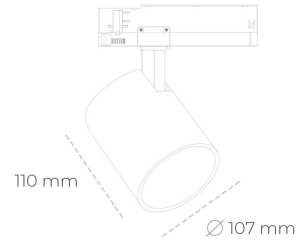

## SPOTLIGHT LIDER A 830 27W 60° BLACK | ON/OFF

Article number: N004-K0002-RF830-H5-G60-ZE52\_700-S1-###

LED	COB
Light colour	3000 [K]
CRI	80
Led chip flux	3811 [lm]
Luminous flux	3429 [lm]
System power	27 [W]
Luminaire Efficiency	127 [lm/W]
Beam angle	60°
Controller	ON/OFF
MacAdam	3 SDCM

### Spotlight LED

Track mounted LED spotlight. Aluminium housing. Ceiling base installation possible. Available in white, black and grey. Any RAL palette colour available on enquiry. Reflector beams available: 15°, 23°, 38°, 45° and 60°. Maximum power is 31W.

### LUMINAIRE

Weight	0,7 [kg]
Protection rating IP , IK , class	IP 20, IK 1,
Luminaire colour	BLACK
Cover	Plastic
Operating voltage	220-240V 50-60Hz

Note: All data are typical values. Tolerance of measurements +/-10% System features may change with product improvements due to technical advances.