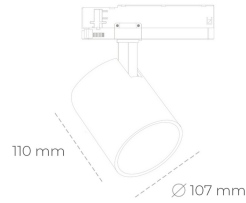

SPOTLIGHT LIDER A 830 23W 60° BLACK | ON/OFF

Article number: N004-K0002-RF830-H5-G60-ZE52_600-S1-###

LED	COB
Light colour	3000 [K]
CRI	80
Led chip flux	3266 [lm]
Luminous flux	2939 [lm]
System power	23 [W]
Luminaire Efficiency	128 [lm/W]
Beam angle	60°
Controller	ON/OFF
MacAdam	3 SDCM

Spotlight LED

Track mounted LED spotlight. Aluminium housing. Ceiling base installation possible. Available in white, black and grey. Any RAL palette colour available on enquiry. Reflector beams available: 15°, 23°, 38°, 45° and 60°. Maximum power is 31W.

LUMINAIRE

Weight	0.7 [kg]
Protection rating IP , IK , class	IP 20, IK 01,
Luminaire colour	BLACK
Cover	Plastic
Operating voltage	220-240V 50-60Hz

Note: All data are typical values. Tolerance of measurements +/-10%
System features may change with product improvements due to technical advances.