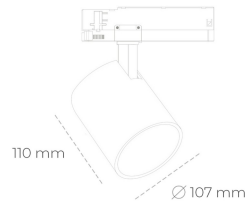

SPOTLIGHT LIDER A 830 14W 60° BLACK | ON/OFF

Article number: N004-K0002-RF830-H5-G60-ZE52_350-S1-###

LED	COB
Light colour	3000 [K]
CRI	80
Led chip flux	1905 [lm]
Luminous flux	1714 [lm]
System power	14 [W]
Luminaire Efficiency	122 [lm/W]
Beam angle	60°
Controller	ON/OFF
MacAdam	3 SDCM

Spotlight LED

Track mounted LED spotlight. Aluminium housing. Ceiling base installation possible. Available in white, black and grey. Any RAL palette colour available on enquiry. Reflector beams available: 15°, 23°, 38°, 45° and 60°. Maximum power is 31W.

LUMINAIRE

Weight	0.7 [kg]
Protection rating IP , IK , class	IP 20, IK 01,
Luminaire colour	BLACK
Cover	Plastic
Operating voltage	220-240V 50-60Hz

Note: All data are typical values. Tolerance of measurements +/-10%
System features may change with product improvements due to technical advances.