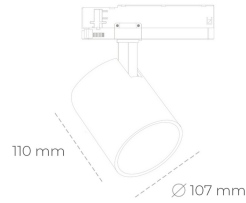

SPOTLIGHT LIDER A 830 25W 45° BLACK | ON/OFF

Article number: N004-K0002-RF830-H5-G45-ZE52_650-S1-###

LED	COB
Light colour	3000 [K]
CRI	80
Led chip flux	3538 [lm]
Luminous flux	3184 [lm]
System power	25 [W]
Luminaire Efficiency	127 [lm/W]
Beam angle	45°
Controller	ON/OFF
MacAdam	3 SDCM

Spotlight LED

Track mounted LED spotlight. Aluminium housing. Ceiling base installation possible. Available in white, black and grey. Any RAL palette colour available on enquiry. Reflector beams available: 15°, 23°, 38°, 45° and 60°. Maximum power is 31W.

LUMINAIRE

Weight	0.7 [kg]
Protection rating IP , IK , class	IP 20, IK 01,
Luminaire colour	BLACK
Cover	Plastic
Operating voltage	220-240V 50-60Hz

Note: All data are typical values. Tolerance of measurements +/-10%
System features may change with product improvements due to technical advances.