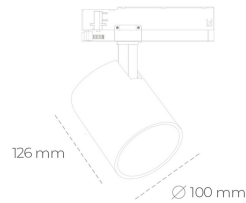

# SPOTLIGHT LIDER A 830 10W 38° BLACK | ON/OFF

Article number: N004-K0002-RF830-H5-G38-ZE62\_250-S1-###

LED	COB
Light colour	3000 [K]
CRI	80
Led chip flux	1361 [lm]
Luminous flux	1224 [lm]
System power	10 [W]
Luminaire Efficiency	122 [lm/W]
Beam angle	38°
Controller	ON/OFF
MacAdam	3 SDCM

### Spotlight LED

Track mounted LED spotlight. Aluminium housing. Ceiling base installation possible. Available in white, black and grey. Any RAL palette colour available on enquiry. Reflector beams available: 15°, 23°, 38°, 45° and 60°. Maximum power is 31W.

### LUMINAIRE

Weight	0.7 [kg]
Protection rating IP , IK , class	IP 20, IK 01,
Luminaire colour	BLACK
Cover	Plastic
Operating voltage	220-240V 50-60Hz

Note: All data are typical values. Tolerance of measurements +/-10%  
System features may change with product improvements due to technical advances.