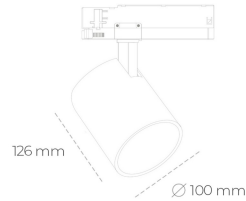

SPOTLIGHT LIDER A 830 14W 38° BLACK | ON/OFF

Article number: N004-K0002-RF830-H5-G38-ZE52_350-S1-###

LED	COB
Light colour	3000 [K]
CRI	80
Led chip flux	1905 [lm]
Luminous flux	1714 [lm]
System power	14 [W]
Luminaire Efficiency	122 [lm/W]
Beam angle	38°
Controller	ON/OFF
MacAdam	3 SDCM

Spotlight LED

Track mounted LED spotlight. Aluminium housing. Ceiling base installation possible. Available in white, black and grey. Any RAL palette colour available on enquiry. Reflector beams available: 15°, 23°, 38°, 45° and 60°. Maximum power is 31W.

LUMINAIRE

Weight	0.7 [kg]
Protection rating IP , IK , class	IP 20, IK 01,
Luminaire colour	BLACK
Cover	Plastic
Operating voltage	220-240V 50-60Hz

Note: All data are typical values. Tolerance of measurements +/-10%
System features may change with product improvements due to technical advances.