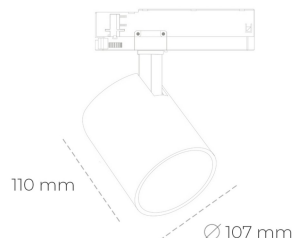

SPOTLIGHT LIDER A 830 10W 23° BLACK | ON/OFF

Article number: N004-K0002-RF830-H5-G23-ZE62_250-S1-###

LED	COB
Light colour	3000 [K]
CRI	80
Led chip flux	1361 [lm]
Luminous flux	1224 [lm]
System power	10 [W]
Luminaire Efficiency	122 [lm/W]
Beam angle	23°
Controller	ON/OFF
MacAdam	3 SDCM

Spotlight LED

Track mounted LED spotlight. Aluminium housing. Ceiling base installation possible. Available in white, black and grey. Any RAL palette colour available on enquiry. Reflector beams available: 15°, 23°, 38°, 45° and 60°. Maximum power is 31W.

LUMINAIRE

Weight	0,7 [kg]
Protection rating IP , IK , class	IP 20, IK 1,
Luminaire colour	BLACK
Cover	Plastic
Operating voltage	220-240V 50-60Hz

Note: All data are typical values. Tolerance of measurements +/-10% System features may change with product improvements due to technical advances.