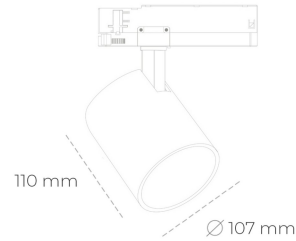

## SPOTLIGHT LIDER A 827 27W 60° BLACK | ON/OFF

Article number: N004-K0002-RF827-H5-G60-ZE52\_700-S1-###

LED	COB
Light colour	2700 [K]
CRI	80
Led chip flux	3772 [lm]
Luminous flux	3394 [lm]
System power	27 [W]
Luminaire Efficiency	126 [lm/W]
Beam angle	60°
Controller	ON/OFF
MacAdam	3 SDCM

### Spotlight LED

Track mounted LED spotlight. Aluminium housing. Ceiling base installation possible. Available in white, black and grey. Any RAL palette colour available on enquiry. Reflector beams available: 15°, 23°, 38°, 45° and 60°. Maximum power is 31W.

### LUMINAIRE

Weight	0,7 [kg]
Protection rating IP , IK , class	IP 20, IK 1,
Luminaire colour	BLACK
Cover	Plastic
Operating voltage	220-240V 50-60Hz

Note: All data are typical values. Tolerance of measurements +/-10% System features may change with product improvements due to technical advances.