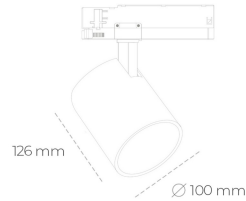

SPOTLIGHT LIDER A 827 13W 60° BLACK | ON/OFF

Article number: N004-K0002-RF827-H5-G60-ZE52_350-S1-###

LED	COB
Light colour	2700 [K]
CRI	80
Led chip flux	1886 [lm]
Luminous flux	1697 [lm]
System power	13 [W]
Luminaire Efficiency	131 [lm/W]
Beam angle	60°
Controller	ON/OFF
MacAdam	3 SDCM

Spotlight LED

Track mounted LED spotlight. Aluminium housing. Ceiling base installation possible. Available in white, black and grey. Any RAL palette colour available on enquiry. Reflector beams available: 15°, 23°, 38°, 45° and 60°. Maximum power is 31W.

LUMINAIRE

Weight	0.7 [kg]
Protection rating IP , IK , class	IP 20, IK 01,
Luminaire colour	BLACK
Cover	Plastic
Operating voltage	220-240V 50-60Hz

Note: All data are typical values. Tolerance of measurements +/-10%
System features may change with product improvements due to technical advances.