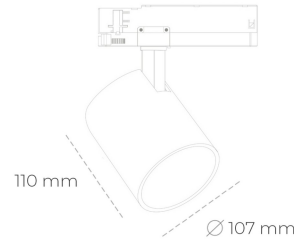

## SPOTLIGHT LIDER A 827 23W 45° BLACK | ON/OFF

Article number: N004-K0002-RF827-H5-G45-ZE52\_600-S1-###

LED	COB
Light colour	2700 [K]
CRI	80
Led chip flux	3233 [lm]
Luminous flux	2909 [lm]
System power	23 [W]
Luminaire Efficiency	126 [lm/W]
Beam angle	45°
Controller	ON/OFF
MacAdam	3 SDCM

### Spotlight LED

Track mounted LED spotlight. Aluminium housing. Ceiling base installation possible. Available in white, black and grey. Any RAL palette colour available on enquiry. Reflector beams available: 15°, 23°, 38°, 45° and 60°. Maximum power is 31W.

### LUMINAIRE

Weight	0,7 [kg]
Protection rating IP , IK , class	IP 20, IK 1,
Luminaire colour	BLACK
Cover	Plastic
Operating voltage	220-240V 50-60Hz

Note: All data are typical values. Tolerance of measurements +/-10% System features may change with product improvements due to technical advances.