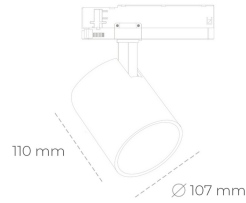

SPOTLIGHT LIDER A 827 27W 15° BLACK | ON/OFF

Article number: N004-K0002-RF827-H5-G15-ZE52_700-S1-###

LED	COB
Light colour	2700 [K]
CRI	80
Led chip flux	3772 [lm]
Luminous flux	3394 [lm]
System power	27 [W]
Luminaire Efficiency	126 [lm/W]
Beam angle	15°
Controller	ON/OFF
MacAdam	3 SDCM

Spotlight LED

Track mounted LED spotlight. Aluminium housing. Ceiling base installation possible. Available in white, black and grey. Any RAL palette colour available on enquiry. Reflector beams available: 15°, 23°, 38°, 45° and 60°. Maximum power is 31W.

LUMINAIRE

Weight	0.7 [kg]
Protection rating IP , IK , class	IP 20, IK 01,
Luminaire colour	BLACK
Cover	Plastic
Operating voltage	220-240V 50-60Hz

Note: All data are typical values. Tolerance of measurements +/-10%
System features may change with product improvements due to technical advances.