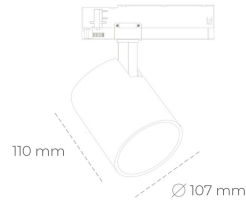

SPOTLIGHT LIDER A 827 21W 15° BLACK | ON/OFF

Article number: N004-K0002-RF827-H5-G15-ZE52_550-S1-###

LED	COB
Light colour	2700 [K]
CRI	80
Led chip flux	2963 [lm]
Luminous flux	2666 [lm]
System power	21 [W]
Luminaire Efficiency	127 [lm/W]
Beam angle	15°
Controller	ON/OFF
MacAdam	3 SDCM

Spotlight LED

Track mounted LED spotlight. Aluminium housing. Ceiling base installation possible. Available in white, black and grey. Any RAL palette colour available on enquiry. Reflector beams available: 15°, 23°, 38°, 45° and 60°. Maximum power is 31W.

LUMINAIRE

Weight	0.7 [kg]
Protection rating IP , IK , class	IP 20, IK 01,
Luminaire colour	BLACK
Cover	Plastic
Operating voltage	220-240V 50-60Hz

Note: All data are typical values. Tolerance of measurements +/-10%
System features may change with product improvements due to technical advances.