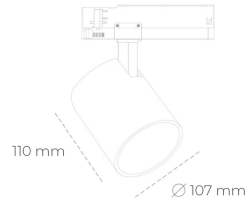

SPOTLIGHT LIDER A 940 23W 60° BLACK PREMIUM WHITE ON/OFF

Article number: N004-K0002-PW940-HA-G60-ZE52_600-S1-###

LED	COB
Light colour	4000 [K] PREMIUM WHITE
CRI	
Led chip flux	90
Luminous flux	3157 [lm]
System power	2841 [lm]
Luminaire Efficiency	23 [W]
Beam angle	124 [lm/W]
Controller	60°
MacAdam	ON/OFF 3 SDCM

Spotlight LED

Track mounted LED spotlight. Aluminium housing. Ceiling base installation possible. Available in white, black and grey. Any RAL palette colour available on enquiry. Reflector beams available: 15°, 23°, 38°, 45° and 60°. Maximum power is 31W.

LUMINAIRE

Weight	0.7 [kg]
Protection rating IP , IK , class	IP 20, IK 01,
Luminaire colour	BLACK
Cover	Plastic
Operating voltage	220-240V 50-60Hz

Note: All data are typical values. Tolerance of measurements +/-10%. System features may change with product improvements due to technical advances.