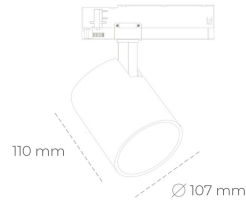

SPOTLIGHT LIDER A 940 20W 60° BLACK PREMIUM WHITE ON/OFF

Article number: N004-K0002-PW940-HA-G60-ZE52_500-S1-###

LED	COB
Light colour	4000 [K] PREMIUM WHITE
CRI	
Led chip flux	90
Luminous flux	2663 [lm]
System power	2396 [lm]
Luminaire Efficiency	20 [W]
Beam angle	120 [lm/W]
Controller	60°
MacAdam	ON/OFF 3 SDCM

Spotlight LED

Track mounted LED spotlight. Aluminium housing. Ceiling base installation possible. Available in white, black and grey. Any RAL palette colour available on enquiry. Reflector beams available: 15°, 23°, 38°, 45° and 60°. Maximum power is 31W.

LUMINAIRE

Weight	0.7 [kg]
Protection rating IP , IK , class	IP 20, IK 01,
Luminaire colour	BLACK
Cover	Plastic
Operating voltage	220-240V 50-60Hz

Note: All data are typical values. Tolerance of measurements +/-10%. System features may change with product improvements due to technical advances.