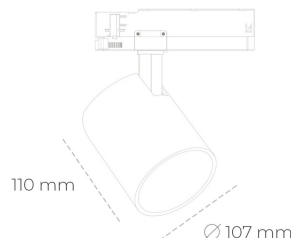

SPOTLIGHT LIDER A 940 14W 60° BLACK PREMIUM WHITE ON/OFF

LED	COB
Light colour	4000 [K] PREMIUM WHITE
CRI	90
Led chip flux	1887 [lm]
Luminous flux	1698 [lm]
System power	14 [W]
Luminaire Efficiency	121 [lm/W]
Beam angle	60°
Controller	ON/OFF
MacAdam	3 SDCM

Spotlight LED

Track mounted LED spotlight. Aluminium housing. Ceiling base installation possible. Available in white, black and grey. Any RAL palette colour available on enquiry. Reflector beams available: 15°, 23°, 38°, 45° and 60°. Maximum power is 31W.

LUMINAIRE

Weight	0,7 [kg]
Protection rating IP , IK , class	IP 20, IK 1,
Luminaire colour	BLACK
Cover	Plastic
Operating voltage	220-240V 50-60Hz

Note: All data are typical values. Tolerance of measurements +/-10% System features may change with product improvements due to technical advances.

OPTIONS

RAL colours on inquiry, honeycomb louver on inquiry , Casambi on inquiry, DALI on inquiry, Phase-cut dimming on inquiry.

Generated: 21.06.2024

+48 32 388 80 00

www.cora.pl
cora@cora.pl

Street: Ignatza Hakuby 18
41-914 Bytom, Polska