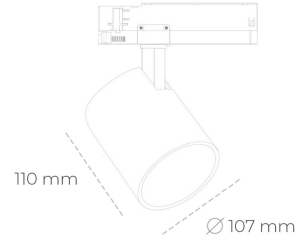

SPOTLIGHT LIDER A 940 21W 45° BLACK PREMIUM WHITE ON/OFF

Article number: N004-K0002-PW940-HA-G45-ZE52_550-S1-###

LED	COB
Light colour	4000 [K] PREMIUM WHITE
CRI	90
Led chip flux	2912 [lm]
Luminous flux	2620 [lm]
System power	21 [W]
Luminaire Efficiency	125 [lm/W]
Beam angle	45°
Controller	ON/OFF
MacAdam	3 SDCM

Spotlight LED

Track mounted LED spotlight. Aluminium housing. Ceiling base installation possible. Available in white, black and grey. Any RAL palette colour available on enquiry. Reflector beams available: 15°, 23°, 38°, 45° and 60°. Maximum power is 31W.

LUMINAIRE

Weight	0,7 [kg]
Protection rating IP , IK , class	IP 20, IK 1,
Luminaire colour	BLACK
Cover	Plastic
Operating voltage	220-240V 50-60Hz

Note: All data are typical values. Tolerance of measurements +/-10% System features may change with product improvements due to technical advances.