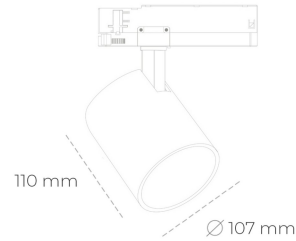

## SPOTLIGHT LIDER A 940 11W 38° BLACK PREMIUM WHITE ON/OFF

Article number: N004-K0002-PW940-HA-G38-ZE62\_250-S1-###

LED	COB
Light colour	4000 [K] PREMIUM WHITE
CRI	90
Led chip flux	1343 [lm]
Luminous flux	1208 [lm]
System power	11 [W]
Luminaire Efficiency	110 [lm/W]
Beam angle	38°
Controller	ON/OFF
MacAdam	3 SDCM

### Spotlight LED

Track mounted LED spotlight. Aluminium housing. Ceiling base installation possible. Available in white, black and grey. Any RAL palette colour available on enquiry. Reflector beams available: 15°, 23°, 38°, 45° and 60°. Maximum power is 31W.

### LUMINAIRE

Weight	0,7 [kg]
Protection rating IP , IK , class	IP 20, IK 1,
Luminaire colour	BLACK
Cover	Plastic
Operating voltage	220-240V 50-60Hz

Note: All data are typical values. Tolerance of measurements +/-10% System features may change with product improvements due to technical advances.