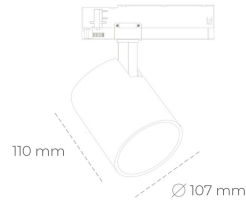

SPOTLIGHT LIDER A 940 31W 23° BLACK PREMIUM WHITE ON/OFF

Article number: N004-K0002-PW940-HA-G23-ZE52_800-S1-###

LED	COB
Light colour	4000 [K] PREMIUM WHITE
CRI	
Led chip flux	90
Luminous flux	4097 [lm]
System power	3687 [lm]
Luminaire Efficiency	31 [W]
Beam angle	119 [lm/W]
Controller	23°
MacAdam	ON/OFF 3 SDCM

Spotlight LED

Track mounted LED spotlight. Aluminium housing. Ceiling base installation possible. Available in white, black and grey. Any RAL palette colour available on enquiry. Reflector beams available: 15°, 23°, 38°, 45° and 60°. Maximum power is 31W.

LUMINAIRE

Weight	0.7 [kg]
Protection rating IP , IK , class	IP 20, IK 01,
Luminaire colour	BLACK
Cover	Plastic
Operating voltage	220-240V 50-60Hz

Note: All data are typical values. Tolerance of measurements +/-10%. System features may change with product improvements due to technical advances.