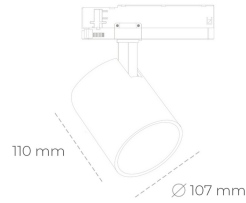

SPOTLIGHT LIDER A 940 23W 23° BLACK PREMIUM WHITE ON/OFF

Article number: N004-K0002-PW940-HA-G23-ZE52_600-S1-###

LED	COB
Light colour	4000 [K] PREMIUM WHITE
CRI	
Led chip flux	90
Luminous flux	3157 [lm]
System power	2841 [lm]
Luminaire Efficiency	23 [W]
Beam angle	124 [lm/W]
Controller	23°
MacAdam	ON/OFF 3 SDCM

Spotlight LED

Track mounted LED spotlight. Aluminium housing. Ceiling base installation possible. Available in white, black and grey. Any RAL palette colour available on enquiry. Reflector beams available: 15°, 23°, 38°, 45° and 60°. Maximum power is 31W.

LUMINAIRE

Weight	0.7 [kg]
Protection rating IP , IK , class	IP 20, IK 01,
Luminaire colour	BLACK
Cover	Plastic
Operating voltage	220-240V 50-60Hz

Note: All data are typical values. Tolerance of measurements +/-10%. System features may change with product improvements due to technical advances.