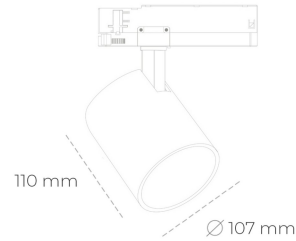

SPOTLIGHT LIDER A 930 11W 60° BLACK PREMIUM COLOR ON/OFF

Article number: N004-K0002-PC930-HA-G60-ZE62_250-S1-###

LED	COB
Light colour	3000 [K] PREMIUM COLOR
CRI	90
Led chip flux	1145 [lm]
Luminous flux	1030 [lm]
System power	11 [W]
Luminaire Efficiency	[lm/W]
Beam angle	60°
Controller	ON/OFF
MacAdam	3 SDCM

Spotlight LED

Track mounted LED spotlight. Aluminium housing. Ceiling base installation possible. Available in white, black and grey. Any RAL palette colour available on enquiry. Reflector beams available: 15°, 23°, 38°, 45° and 60°. Maximum power is 31W.

LUMINAIRE

Weight	0,7 [kg]
Protection rating IP , IK , class	IP 20, IK 1,
Luminaire colour	WHITE
Cover	Plastic
Operating voltage	220-240V 50-60Hz

Note: All data are typical values. Tolerance of measurements +/-10% System features may change with product improvements due to technical advances.