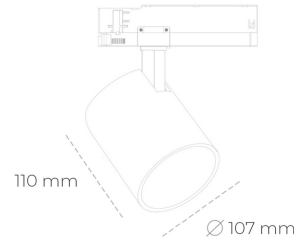

## SPOTLIGHT LIDER A 930 31W 60° BLACK PREMIUM COLOR ON/OFF

Article number: N004-K0002-PC930-HA-G60-ZE52\_800-S1-###

LED	COB
Light colour	3000 [K] PREMIUM COLOR
CRI	90
Led chip flux	3317 [lm]
Luminous flux	2985 [lm]
System power	31 [W]
Luminaire Efficiency	96 [lm/W]
Beam angle	60°
Controller	ON/OFF
MacAdam	3 SDCM

### Spotlight LED

Track mounted LED spotlight. Aluminium housing. Ceiling base installation possible. Available in white, black and grey. Any RAL palette colour available on enquiry. Reflector beams available: 15°, 23°, 38°, 45° and 60°. Maximum power is 31W.

### LUMINAIRE

Weight	0,7 [kg]
Protection rating IP , IK , class	IP 20, IK 1,
Luminaire colour	BLACK
Cover	Plastic
Operating voltage	220-240V 50-60Hz

Note: All data are typical values. Tolerance of measurements +/-10% System features may change with product improvements due to technical advances.