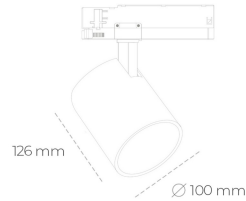

SPOTLIGHT LIDER A 930 21W 60° BLACK PREMIUM COLOR ON/OFF

Article number: N004-K0002-PC930-HA-G60-ZE52_550-S1-###

LED	COB
Light colour	3000 [K] PREMIUM COLOR
CRI	
Led chip flux	90
Luminous flux	2396 [lm]
System power	2156 [lm]
Luminaire Efficiency	21 [W]
Beam angle	103 [lm/W]
Controller	60°
MacAdam	ON/OFF 3 SDCM

Spotlight LED

Track mounted LED spotlight. Aluminium housing. Ceiling base installation possible. Available in white, black and grey. Any RAL palette colour available on enquiry. Reflector beams available: 15°, 23°, 38°, 45° and 60°. Maximum power is 31W.

LUMINAIRE

Weight	0.7 [kg]
Protection rating IP , IK , class	IP 20, IK 01,
Luminaire colour	BLACK
Cover	Plastic
Operating voltage	220-240V 50-60Hz

Note: All data are typical values. Tolerance of measurements +/-10%. System features may change with product improvements due to technical advances.