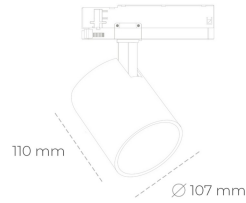

SPOTLIGHT LIDER A 930 31W 23° BLACK PREMIUM COLOR ON/OFF

Article number: N004-K0002-PC930-HA-G23-ZE52_800-S1-###

LED	COB
Light colour	3000 [K] PREMIUM COLOR
CRI	
Led chip flux	90
Luminous flux	3317 [lm]
System power	2985 [lm]
Luminaire Efficiency	31 [W]
Beam angle	96 [lm/W]
Controller	23°
MacAdam	ON/OFF 3 SDCM

Spotlight LED

Track mounted LED spotlight. Aluminium housing. Ceiling base installation possible. Available in white, black and grey. Any RAL palette colour available on enquiry. Reflector beams available: 15°, 23°, 38°, 45° and 60°. Maximum power is 31W.

LUMINAIRE

Weight	0.7 [kg]
Protection rating IP , IK , class	IP 20, IK 01,
Luminaire colour	BLACK
Cover	Plastic
Operating voltage	220-240V 50-60Hz

Note: All data are typical values. Tolerance of measurements +/-10%. System features may change with product improvements due to technical advances.