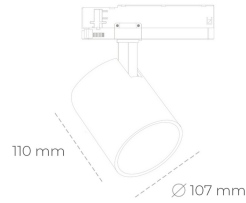

# SPOTLIGHT LIDER A 930 23W 23° BLACK PREMIUM COLOR ON/OFF

Article number: N004-K0002-PC930-HA-G23-ZE52\_600-S1-###

LED	COB
Light colour	3000 [K] PREMIUM COLOR
CRI	
Led chip flux	90
Luminous flux	2588 [lm]
System power	2329 [lm]
Luminaire Efficiency	23 [W]
Beam angle	101 [lm/W]
Controller	23°
MacAdam	ON/OFF 3 SDCM

## Spotlight LED

Track mounted LED spotlight. Aluminium housing. Ceiling base installation possible. Available in white, black and grey. Any RAL palette colour available on enquiry. Reflector beams available: 15°, 23°, 38°, 45° and 60°. Maximum power is 31W.

## LUMINAIRE

Weight	0.7 [kg]
Protection rating IP , IK , class	IP 20, IK 01,
Luminaire colour	BLACK
Cover	Plastic
Operating voltage	220-240V 50-60Hz

Note: All data are typical values. Tolerance of measurements +/-10%. System features may change with product improvements due to technical advances.