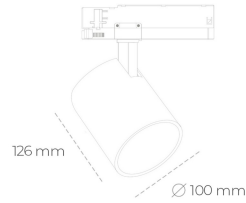

SPOTLIGHT LIDER A 930 23W 15° BLACK PREMIUM COLOR ON/OFF

Article number: N004-K0002-PC930-HA-G15-ZE52_600-S1-###

LED	COB
Light colour	3000 [K] PREMIUM COLOR
CRI	
Led chip flux	90
Luminous flux	2588 [lm]
System power	2329 [lm]
Luminaire Efficiency	23 [W]
Beam angle	101 [lm/W]
Controller	15°
MacAdam	ON/OFF 3 SDCM

Spotlight LED

Track mounted LED spotlight. Aluminium housing. Ceiling base installation possible. Available in white, black and grey. Any RAL palette colour available on enquiry. Reflector beams available: 15°, 23°, 38°, 45° and 60°. Maximum power is 31W.

LUMINAIRE

Weight	0.7 [kg]
Protection rating IP , IK , class	IP 20, IK 01,
Luminaire colour	BLACK
Cover	Plastic
Operating voltage	220-240V 50-60Hz

Note: All data are typical values. Tolerance of measurements +/-10%. System features may change with product improvements due to technical advances.