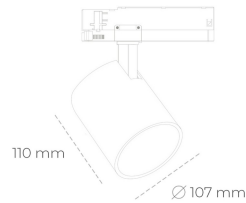

SPOTLIGHT LIDER A 930 23W 60° BLACK CRI97 ON/OFF

Article number: N004-K0002-HI930-H5-G60-ZE52_600-S1-###

LED	COB
Light colour	3000 [K] CRI97
CRI	90
Led chip flux	2601 [lm]
Luminous flux	2340 [lm]
System power	23 [W]
Luminaire Efficiency	102 [lm/W]
Beam angle	60°
Controller	ON/OFF
MacAdam	3 SDCM

Spotlight LED

Track mounted LED spotlight. Aluminium housing. Ceiling base installation possible. Available in white, black and grey. Any RAL palette colour available on enquiry. Reflector beams available: 15°, 23°, 38°, 45° and 60°. Maximum power is 31W.

LUMINAIRE

Weight	0.7 [kg]
Protection rating IP , IK , class	IP 20, IK 01,
Luminaire colour	BLACK
Cover	Plastic
Operating voltage	220-240V 50-60Hz

Note: All data are typical values. Tolerance of measurements +/-10%
System features may change with product improvements due to technical advances.