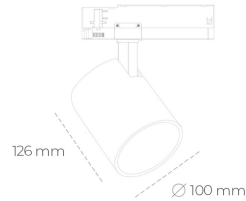

# SPOTLIGHT LIDER A 930 27W 38° BLACK CRI97 ON/OFF

Article number: N004-K0002-HI930-H5-G38-ZE52\_700-S1-###

LED	COB
Light colour	3000 [K] CRI97
CRI	90
Led chip flux	2990 [lm]
Luminous flux	2691 [lm]
System power	27 [W]
Luminaire Efficiency	100 [lm/W]
Beam angle	38°
Controller	ON/OFF
MacAdam	3 SDCM

### Spotlight LED

Track mounted LED spotlight. Aluminium housing. Ceiling base installation possible. Available in white, black and grey. Any RAL palette colour available on enquiry. Reflector beams available: 15°, 23°, 38°, 45° and 60°. Maximum power is 31W.

### LUMINAIRE

Weight	0.7 [kg]
Protection rating IP , IK , class	IP 20, IK 01,
Luminaire colour	BLACK
Cover	Plastic
Operating voltage	220-240V 50-60Hz

Note: All data are typical values. Tolerance of measurements +/-10%  
System features may change with product improvements due to technical advances.